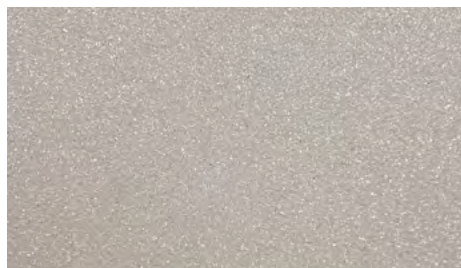

WHITE

CHERRY WHITE

OFF WHITE

EAGLE NEST

PALE MAUVE

ELMWOOD

QUICKSILVER

DB GREY